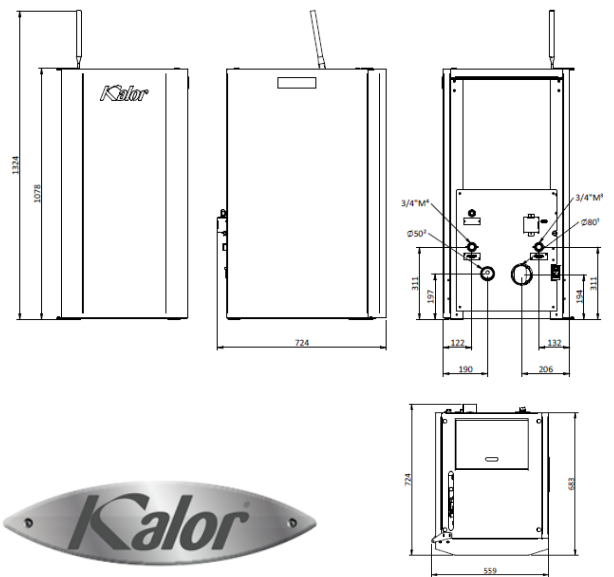

TECHNICAL DIAGRAM