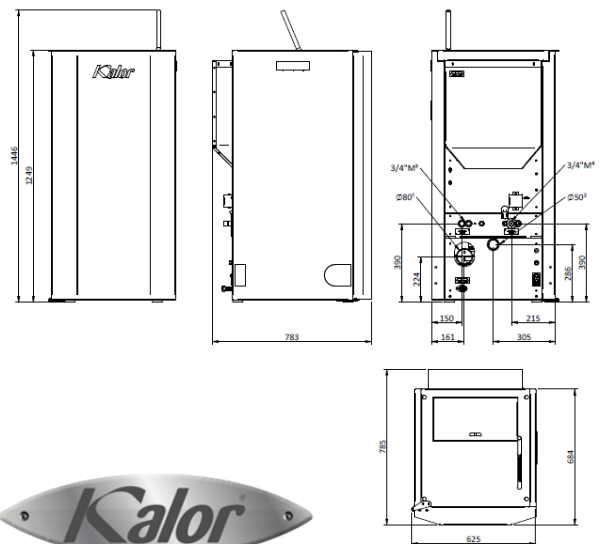

TECHNICAL DIAGRAM

COLOURS AVAILABLE

Red

* Subject to a maintenance contract, otherwise standard 2 year warranty applies